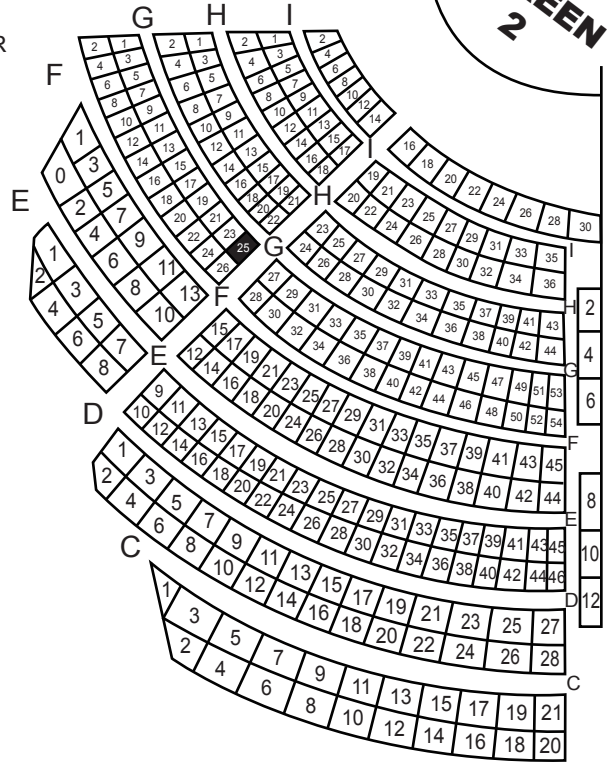

### SUNDAY PARKING

MARSH DR.

SCREEN 1

SCREEN 2

FL19 FL17 FL15 FL13 FL11 FL9 FL7 FL5 FL3 FL1

A46 A48 A50

A44

SUNDAY SHOPPER ENTRANCE

SUNDAY SNACK BAR

SUNDAY SNACK BAR

SAT= [pedestrian icon]  
SUN= [car icon]

SHOPPER ENTRANCE ON SATURDAYS

BOX 1

BOX 2

SHOPPER

SELLER ENTRANCES

DRIVEWAY

SUNDAY SNACK BAR

OLIVERA RD.

ARNOLD INDUSTRIAL PL.

HIGHWAY 4 ↓